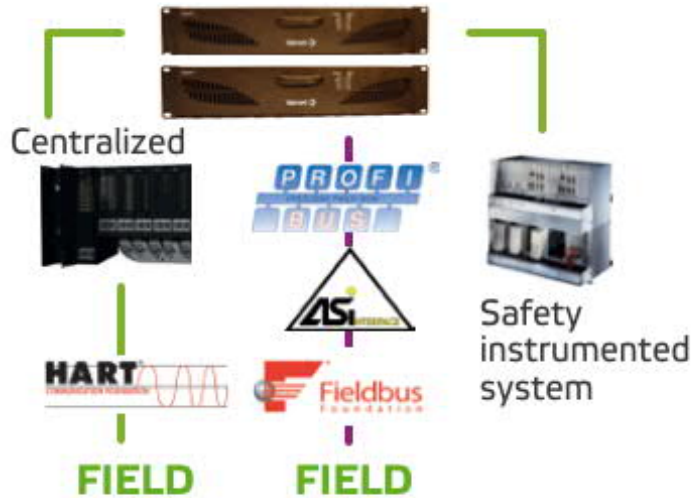

CONTROL ROOM

Operation, Maintenance, Reporting

Remote Connections

Firewall

OFFICE

Reporting, Enterprise Integration

Star or ring topology
redundant Ethernet network

AUTOMATION ROOM

Controls, Optimization, Connectivity

Engineering and Maintenance,
Asset Management, DNA Historian

Distributed

- Updating layered security with hardening, anti-virus and DMZ solutions
- Information through Web Service interfaces
- Concurrent solutions for operations and maintenance

One platform for all control applications

- Integrates major field buses and field asset management